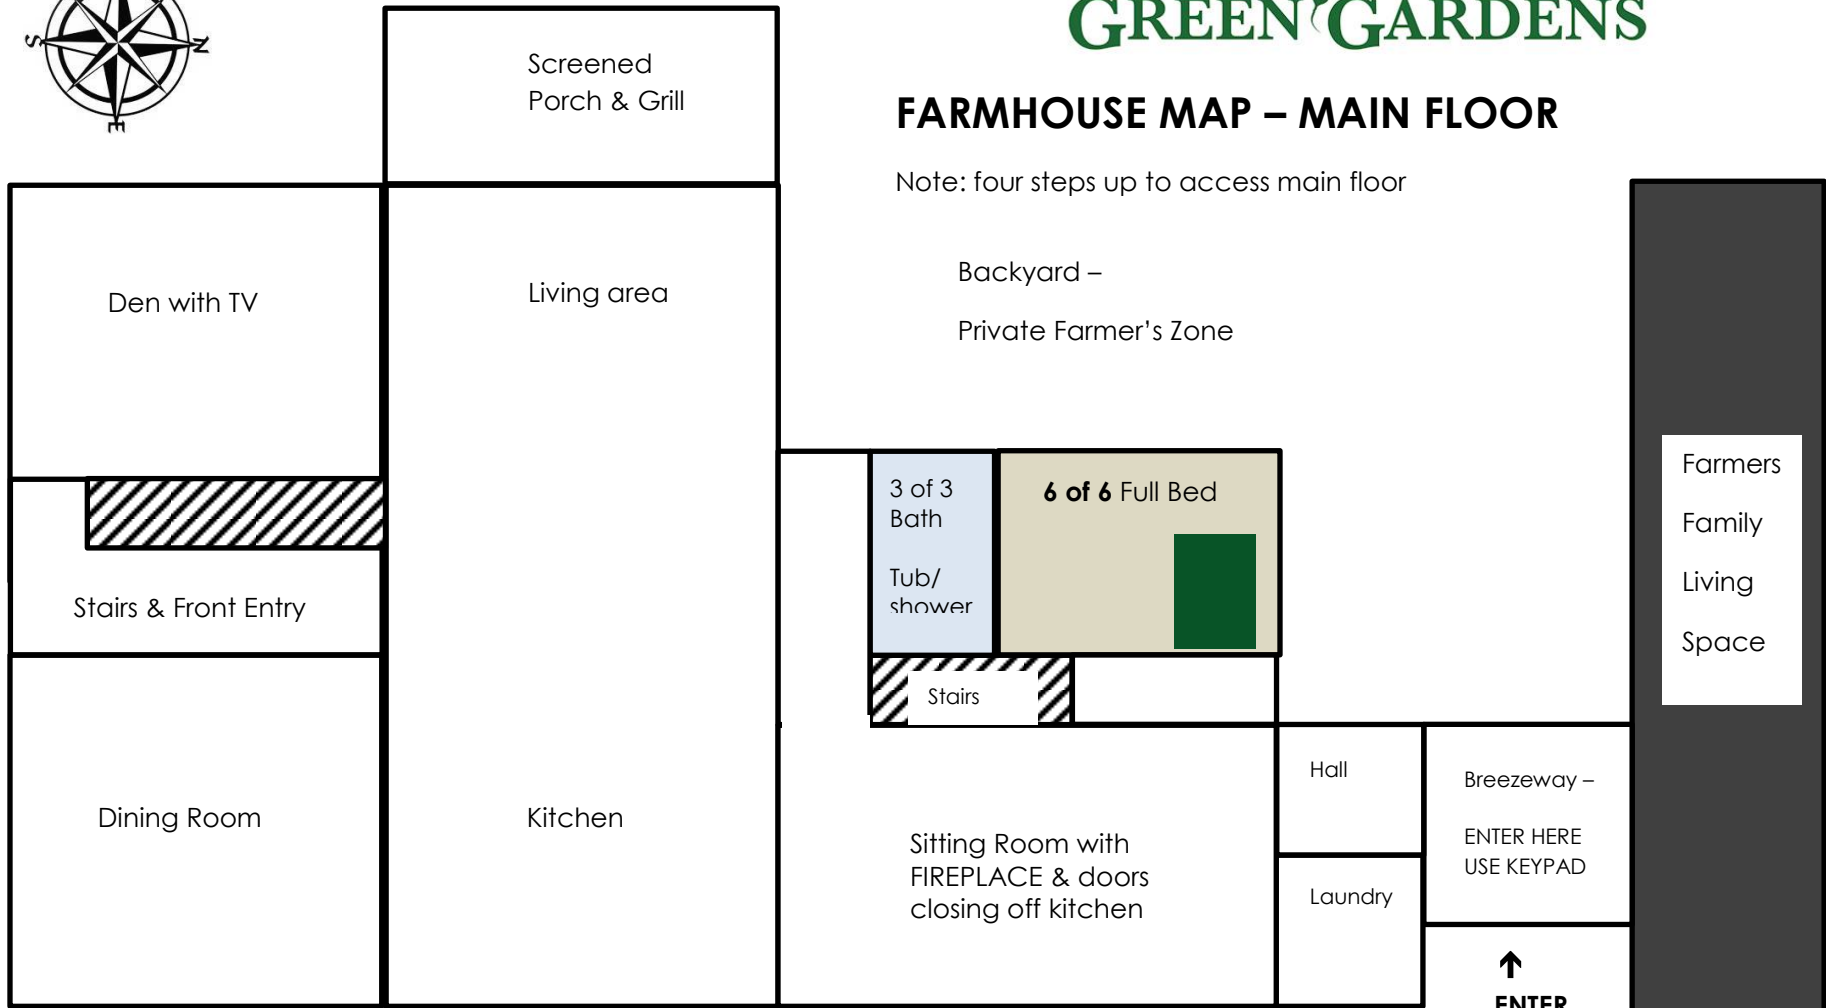

## FARMHOUSE MAP – UPSTAIRS

H DR NORTH

(Lower Level)  
Screened  
Porch & Grill

Farmers  
Family  
Living  
Space

DRIVEWAY

## FARMHOUSE MAP – MAIN FLOOR

Note: four steps up to access main floor

H DR NORTH

DRIVEWAY

Backyard –  
Private Farmer's Zone

Farmers  
Family  
Living  
Space

Breezeway –  
ENTER HERE  
USE KEYPAD

↑  
ENTER  
HERE  
Use  
keypad  
to  
unlock

**PARK HERE -  
PARKING  
SPACE FOR 6  
VEHICLES IN  
FRONT OF  
GARAGE**

Please note: Park in designated areas only. Please do no park on lawn – septic & well pipes could be damaged