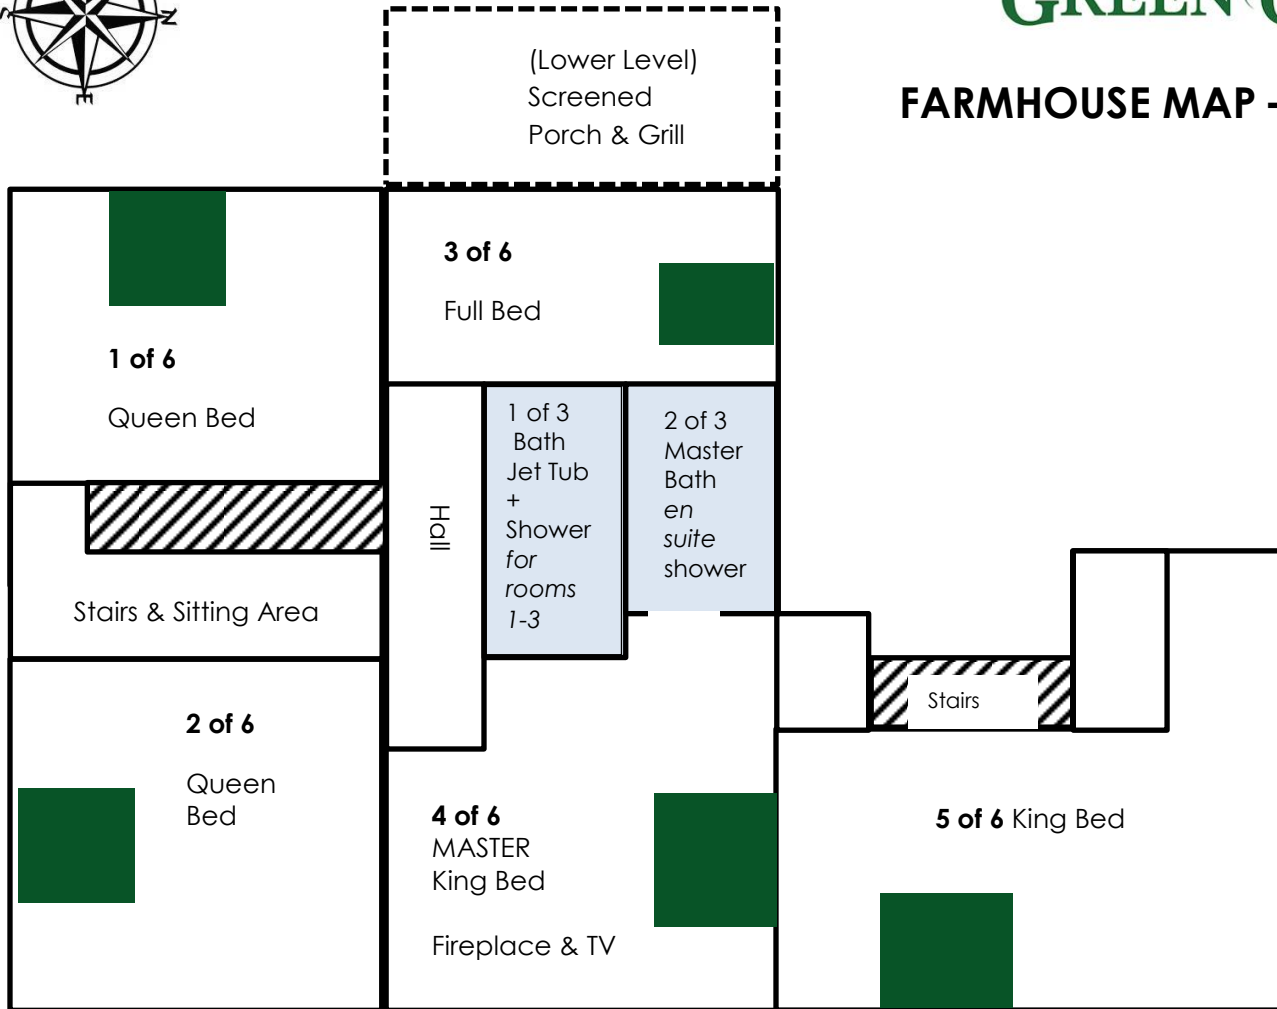

## FARMHOUSE MAP – UPSTAIRS

H DR NORTH

(Lower Level)  
Screened  
Porch & Grill

Farmers  
Family  
Living  
Space

DRIVEWAY

## FARMHOUSE MAP – MAIN FLOOR

Note: four steps up to access main floor

H DR NORTH

DRIVEWAY

Backyard –  
Private Farmer's Zone

Farmers  
Family  
Living  
Space

Breezeway –  
ENTER HERE  
USE KEYPAD

↑  
ENTER  
HERE  
Use  
keypad  
to  
unlock